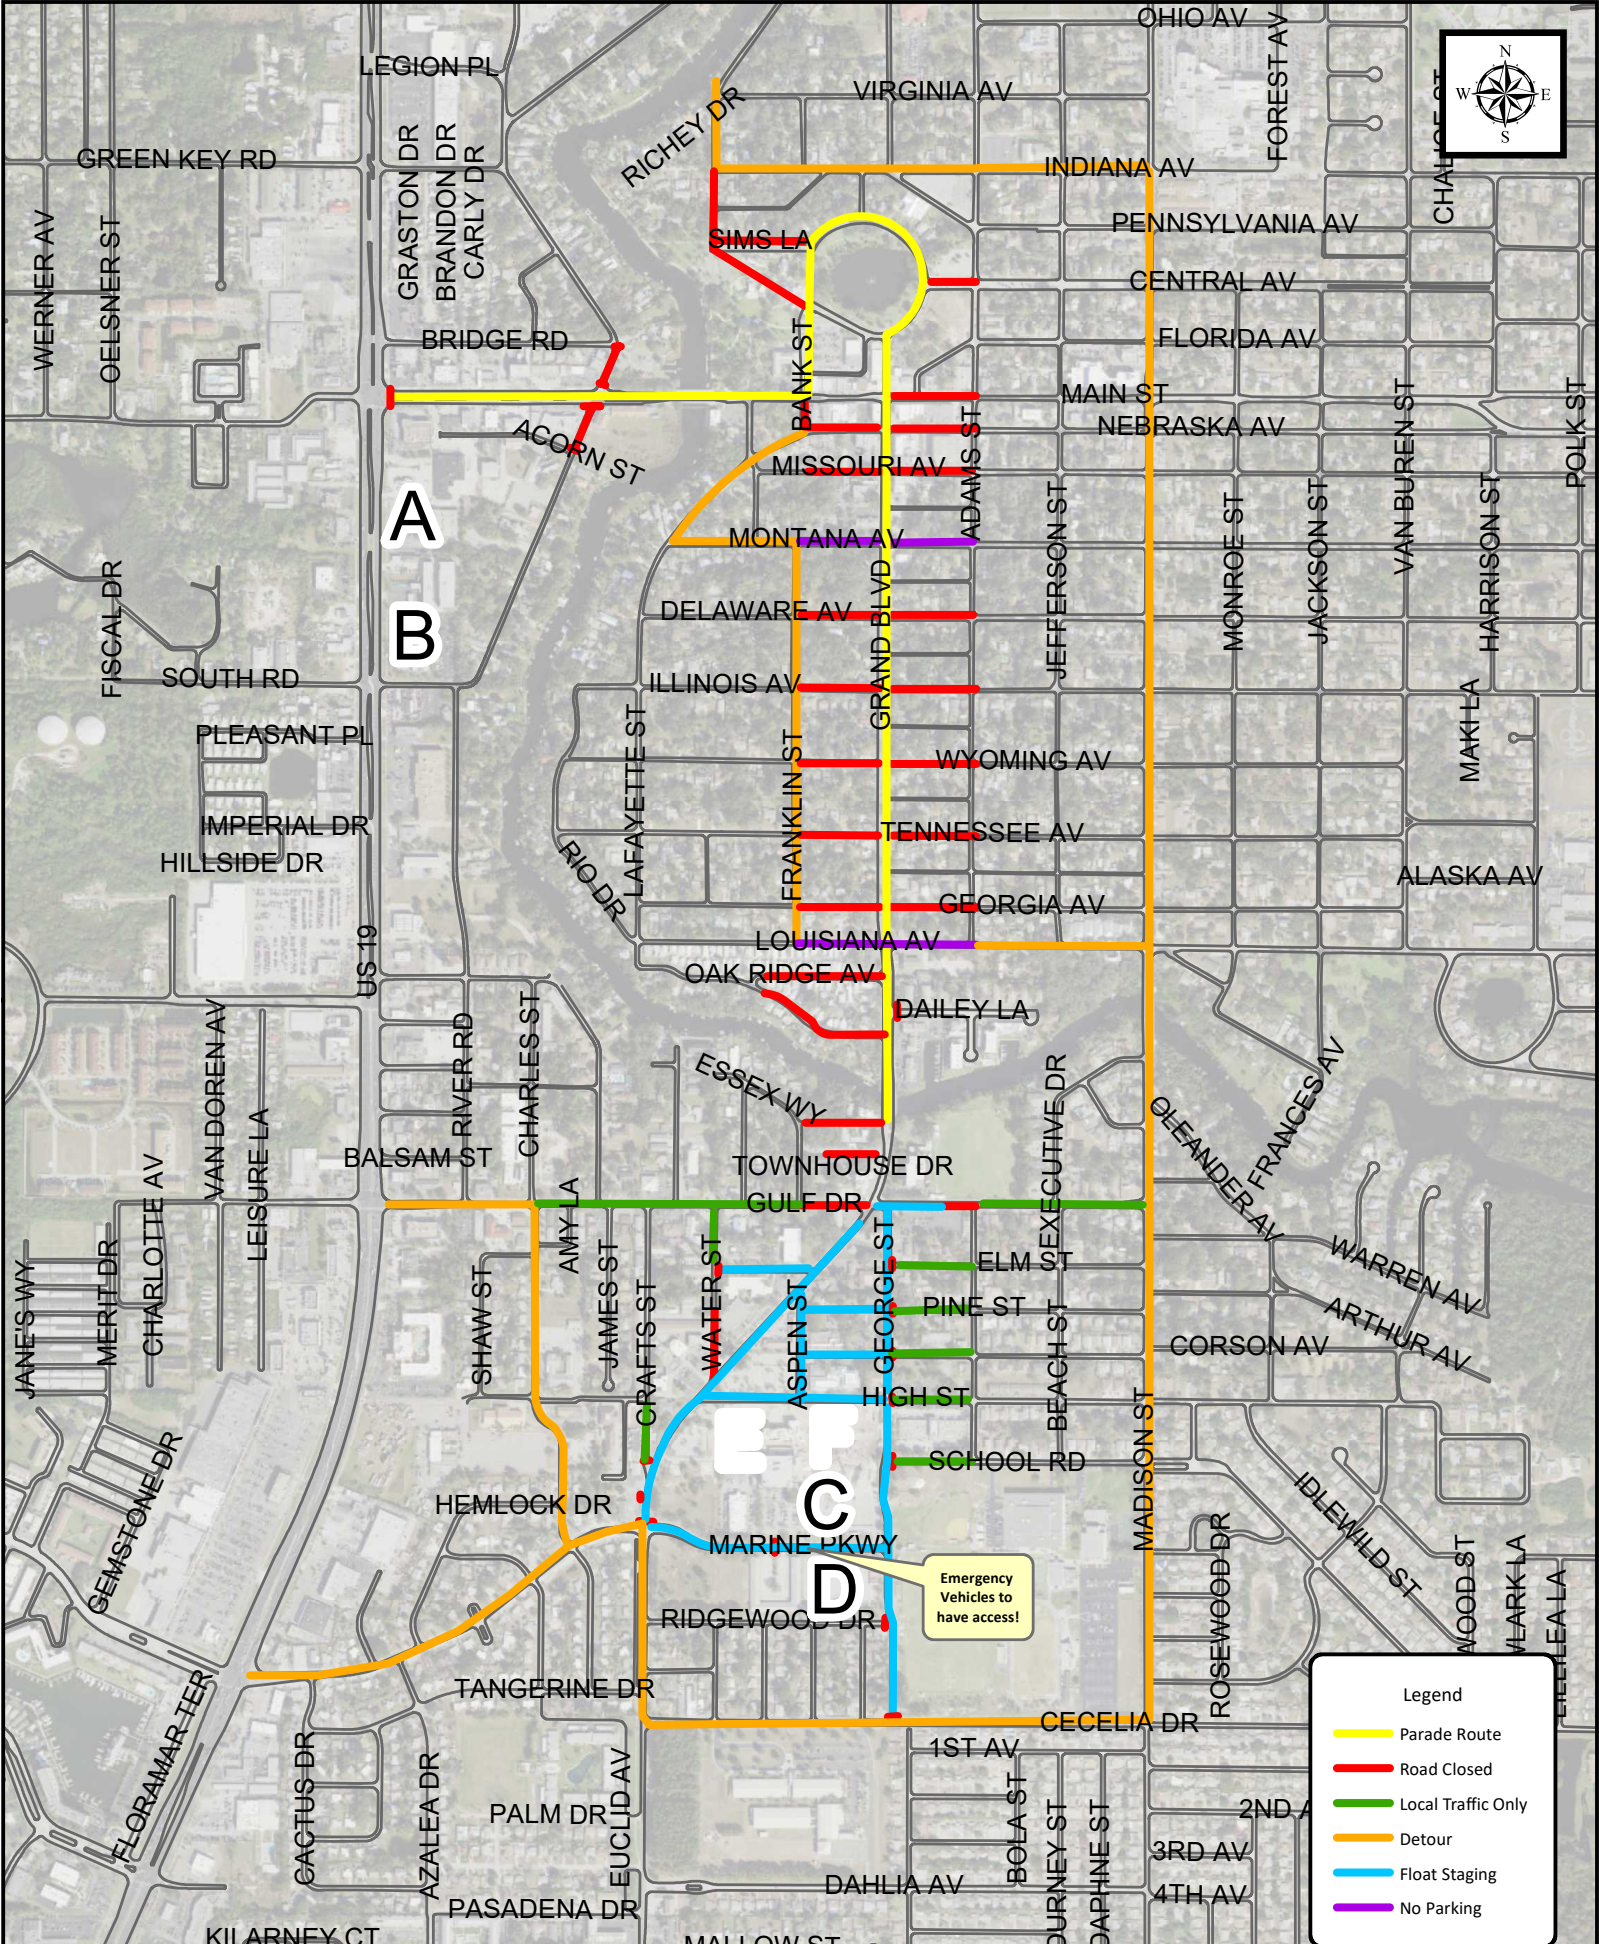

# Parade Route, Closures, & Detours

**Legend**

- Parade Route
- Road Closed
- Local Traffic Only
- Detour
- Float Staging
- No Parking

Source: Esri, DigitalGlobe, GeoEye, Earthstar Geographics, CNES/Airbus DS, USDA, USGS, AeroGRID, IGN, and the GIS User Community